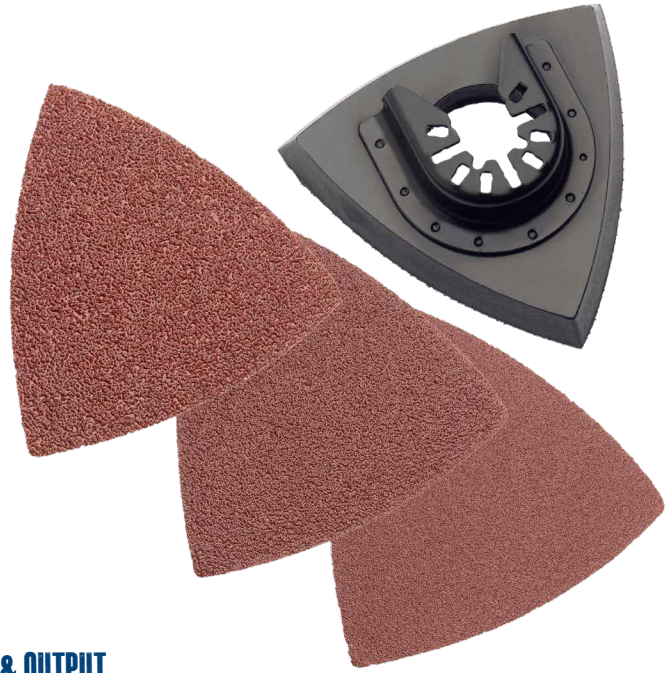

MULTI TOOL BACKING PAD & SANDING SHEETS

APPLICATIONS - SANDING / RAKING
/ SCRAPING

EXCELLENT
PERFORMANCE & OUTPUT

USE ME FOR

Sanding of wood, metal, plastics, fillers etc
40, 60, 80 & 120 grit

Triangular backing pad & abrasive sheets - connected
using micro velcro fastening

DESCRIPTION	PART NO
SANDING BACKING PAD	DP-MT-BP
SANDING SHEETS - 40 GRIT (10Pcs)	DP-MT-SD40
SANDING SHEETS - 60 GRIT (10Pcs)	DP-MT-SD60
SANDING SHEETS - 80 GRIT (10Pcs)	DP-MT-SD80
SANDING SHEETS - 120 GRIT (10Pcs)	DP-MT-SD120